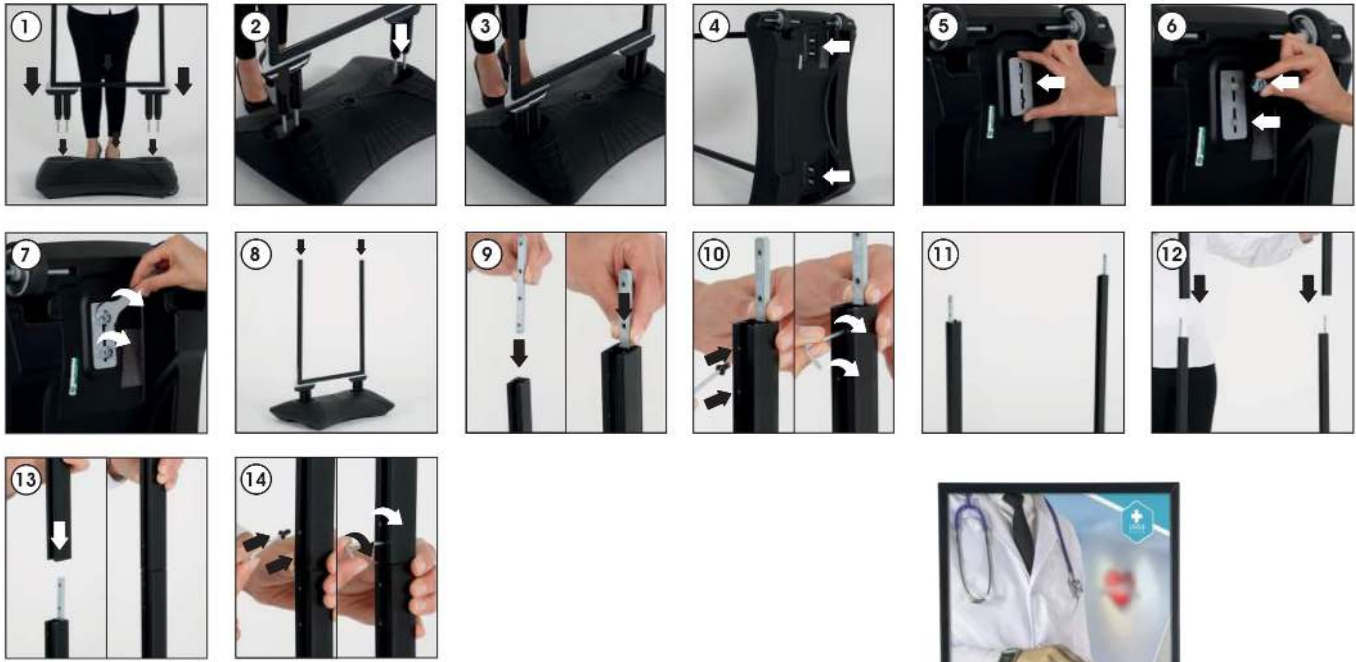

Installation Instructions

WINDPRO SLIM

Each product includes

- 1 x Frame top part
- 1 x Frame lower part
- 1 x Base
- 1 x PVC Foam backing
- 2 x Pet cover
- 1 x 2,5 Allen key
- 1 x 17 Spanner
- 4 x Nut
- 2 x Sheet plate
- 2 x Frame connector part
- 8 x Bolt M4X8