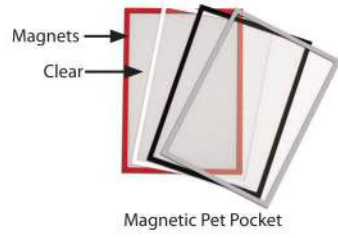

PET POCKET	
SIZE	COLOUR
210 X 297 mm	Red
210 X 297 mm	Black
210 X 297 mm	White
210 X 297 mm	Grey
105 X 148 mm	Grey
105 X 148 mm	Black

MATERIAL : Beech wood				
EXTERNAL (x-y)	SIZE	DESCRIPTION	H	X1
540 X 760 mm	460 X 680 mm	Natural Wood	950 mm	510 mm
540 X 760 mm	460 X 680 mm	Dark Wood	950 mm	510 mm
670 X 860 mm	590 X 780 mm	Natural Wood	1050 mm	560 mm
670 X 860 mm	590 X 780 mm	Dark Wood	1050 mm	560 mm
670 X 1270 mm	590 X 1190 mm	Natural Wood	1450 mm	750 mm
670 X 1270 mm	590 X 1190 mm	Dark Wood	1450 mm	750 mm