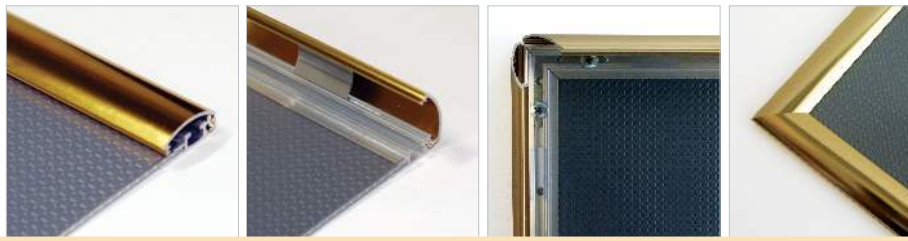

# Snap Frames

## 25 mm Profile / 45° Golden Look Effect

- Attractive brightness on the profile.
- Ideal for posters of every size.
- Mitred corners.
- Anti-glare poster cover sheet.

## 25 mm Profile / 45° Black Anodised

- Attractive black anodised effect on the profile.
- Ideal for posters of every size.
- Mitred corners.
- Anti-glare poster cover sheet.

## 25 mm Profile / 45° Black Anodised

- Attractive schwarz eloxierte Profile.
- Ideal für jede Postergrösse.
- Gehrung.
- Anti-reflex PET Schutzfolie.

Each frame includes wall mounting accessories (4 screws & 4 plugs). Each frame is packed individually in a cardboard box. Jeder Klapprahmen beinhaltet Wandbefestigung (4 Schrauben und Dübel). Jeder Klapprahmen ist im Karton einzeln verpackt.